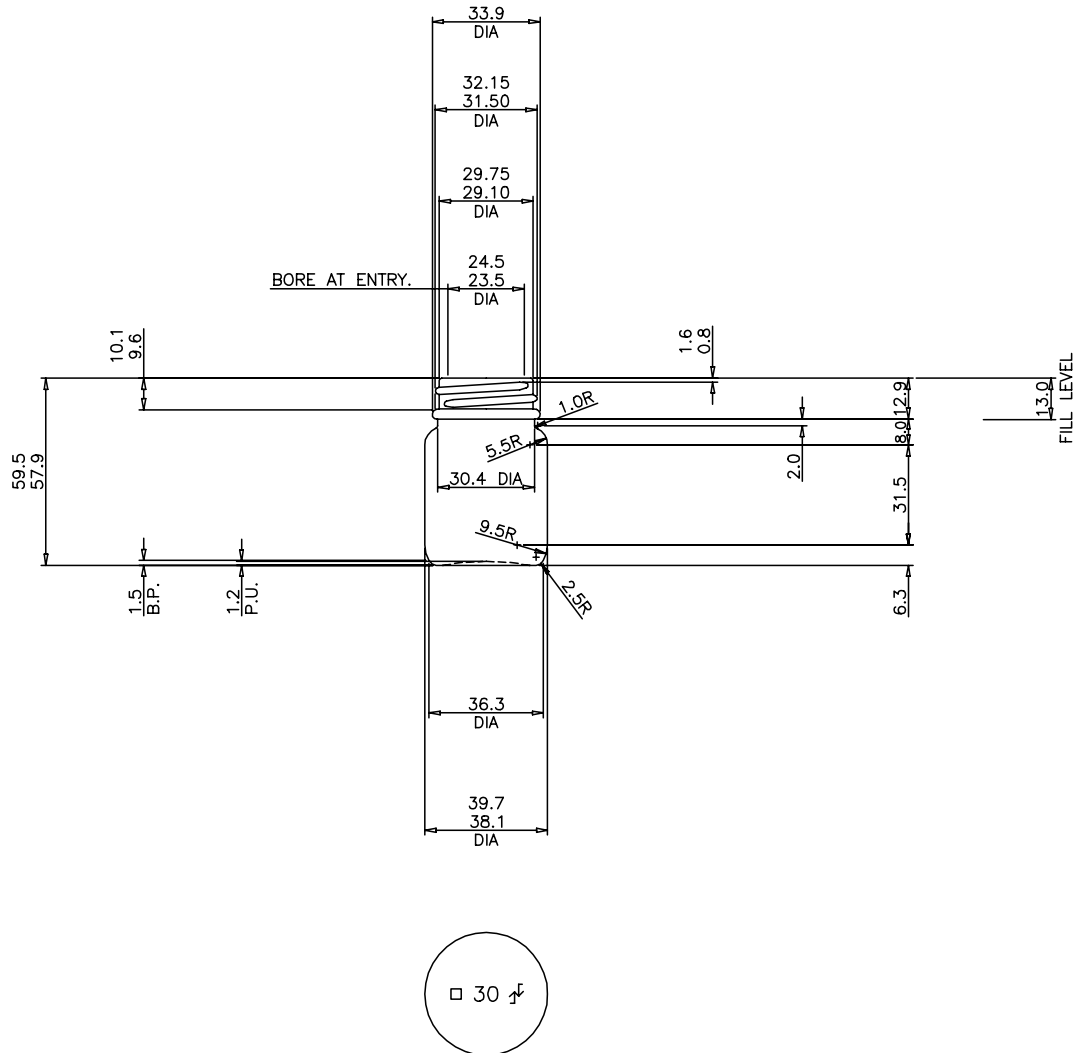

18

24

HS FRENCH FLINT

THE GLASS CONTAINER SPECIALISTS

VIEW ON BASE
SHOWING EMBOSSED MARKING
STANDING AREA EMBOSSED
WITH KNURLING.

30ML WHITE FLINT POWDER GLASS JAR

Product code	WPOW30
Finish	R3/33
Capacity	30ml
Brim-full capacity	43ml